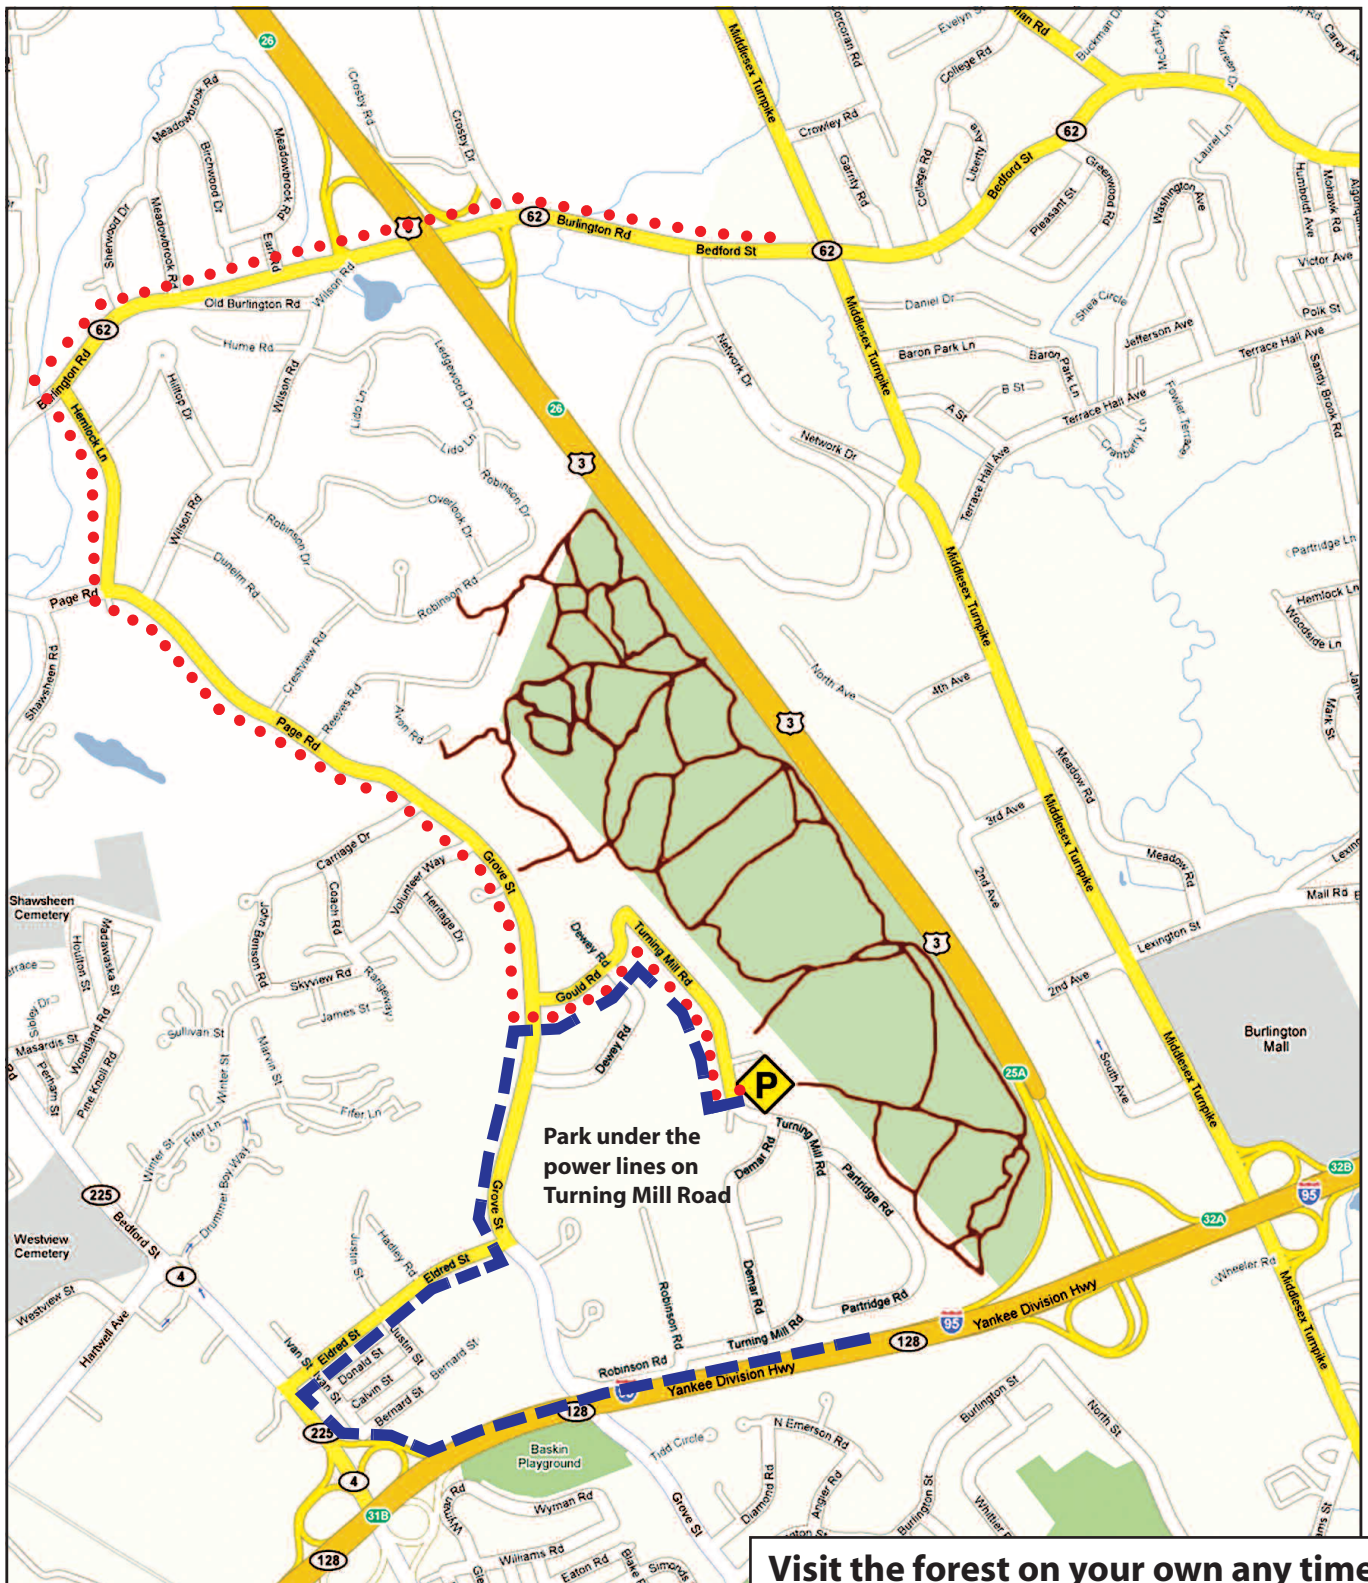

Visit the Landlocked Forest —

A unique treasure owned by the Town of Burlington

Driving Directions

Visit the forest on your own any time!
For more information, events, and photos,
please visit: www.landlockedforest.com